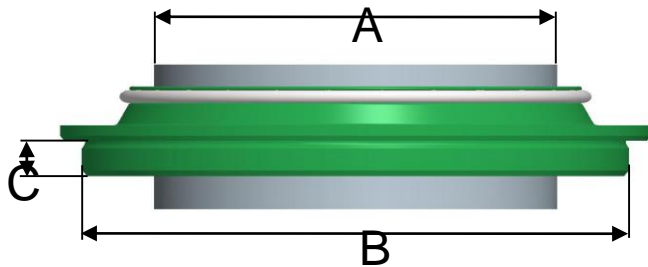

Measuring Guide

Dust Seal

Fork Seal

MEASURE A: corresponds to the fork's rod diameter on which the seal has being designed to work on.

MEASURE B: corresponds to the outer seal diameter measured on its most external fitting protuberances.

This value is very difficult to measure with standard tools (callipers) because of rubber deformation during measurement.

Example: to distinguish from 48S oil seal from a 48W one, we suggest to look for "C" measure difference rather than "B" one.