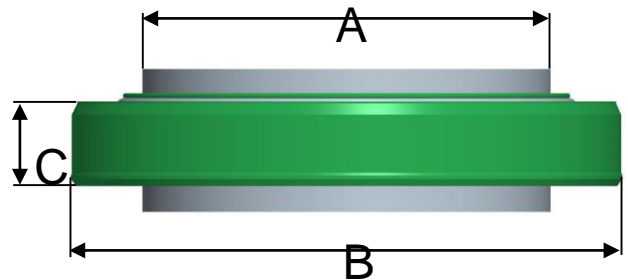

Measuring Guide

Dust Seal

Fork Seal

MEASURE A: corresponds to the fork's rod diameter on which the seal has being designed to work on.

MEASURE B: corresponds to the outer seal diameter measured on its most external fitting protuberances.

This value is very difficult to measure with standard tools (callipers) because of rubber deformation during measurement.

Example: to distinguish from 48S oil seal from a 48W one, we suggest to look for "C" measure difference rather than "B" one.